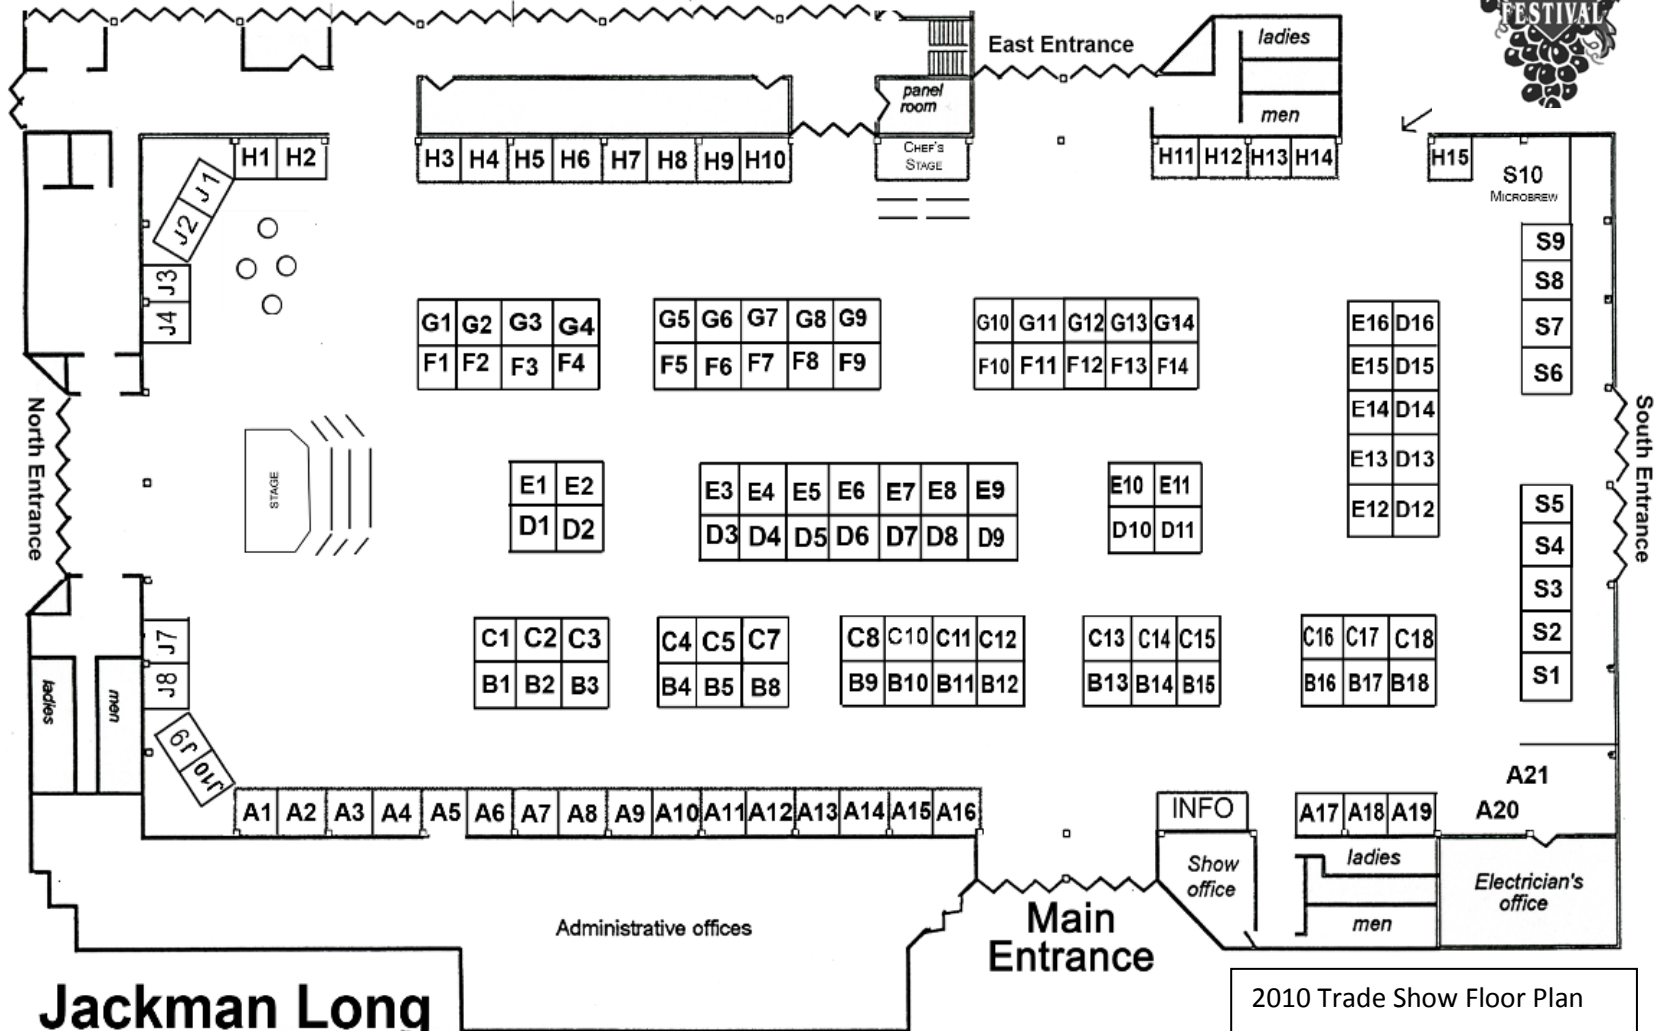

2010 Oregon Wine, Food and Brew Festival!

Jackman Long
 2330 17th St. NE
 Salem, Oregon 97301

PUBLIC PARKING

2010 Trade Show Floor Plan
 866-904-6165
events@ingallsagency.com